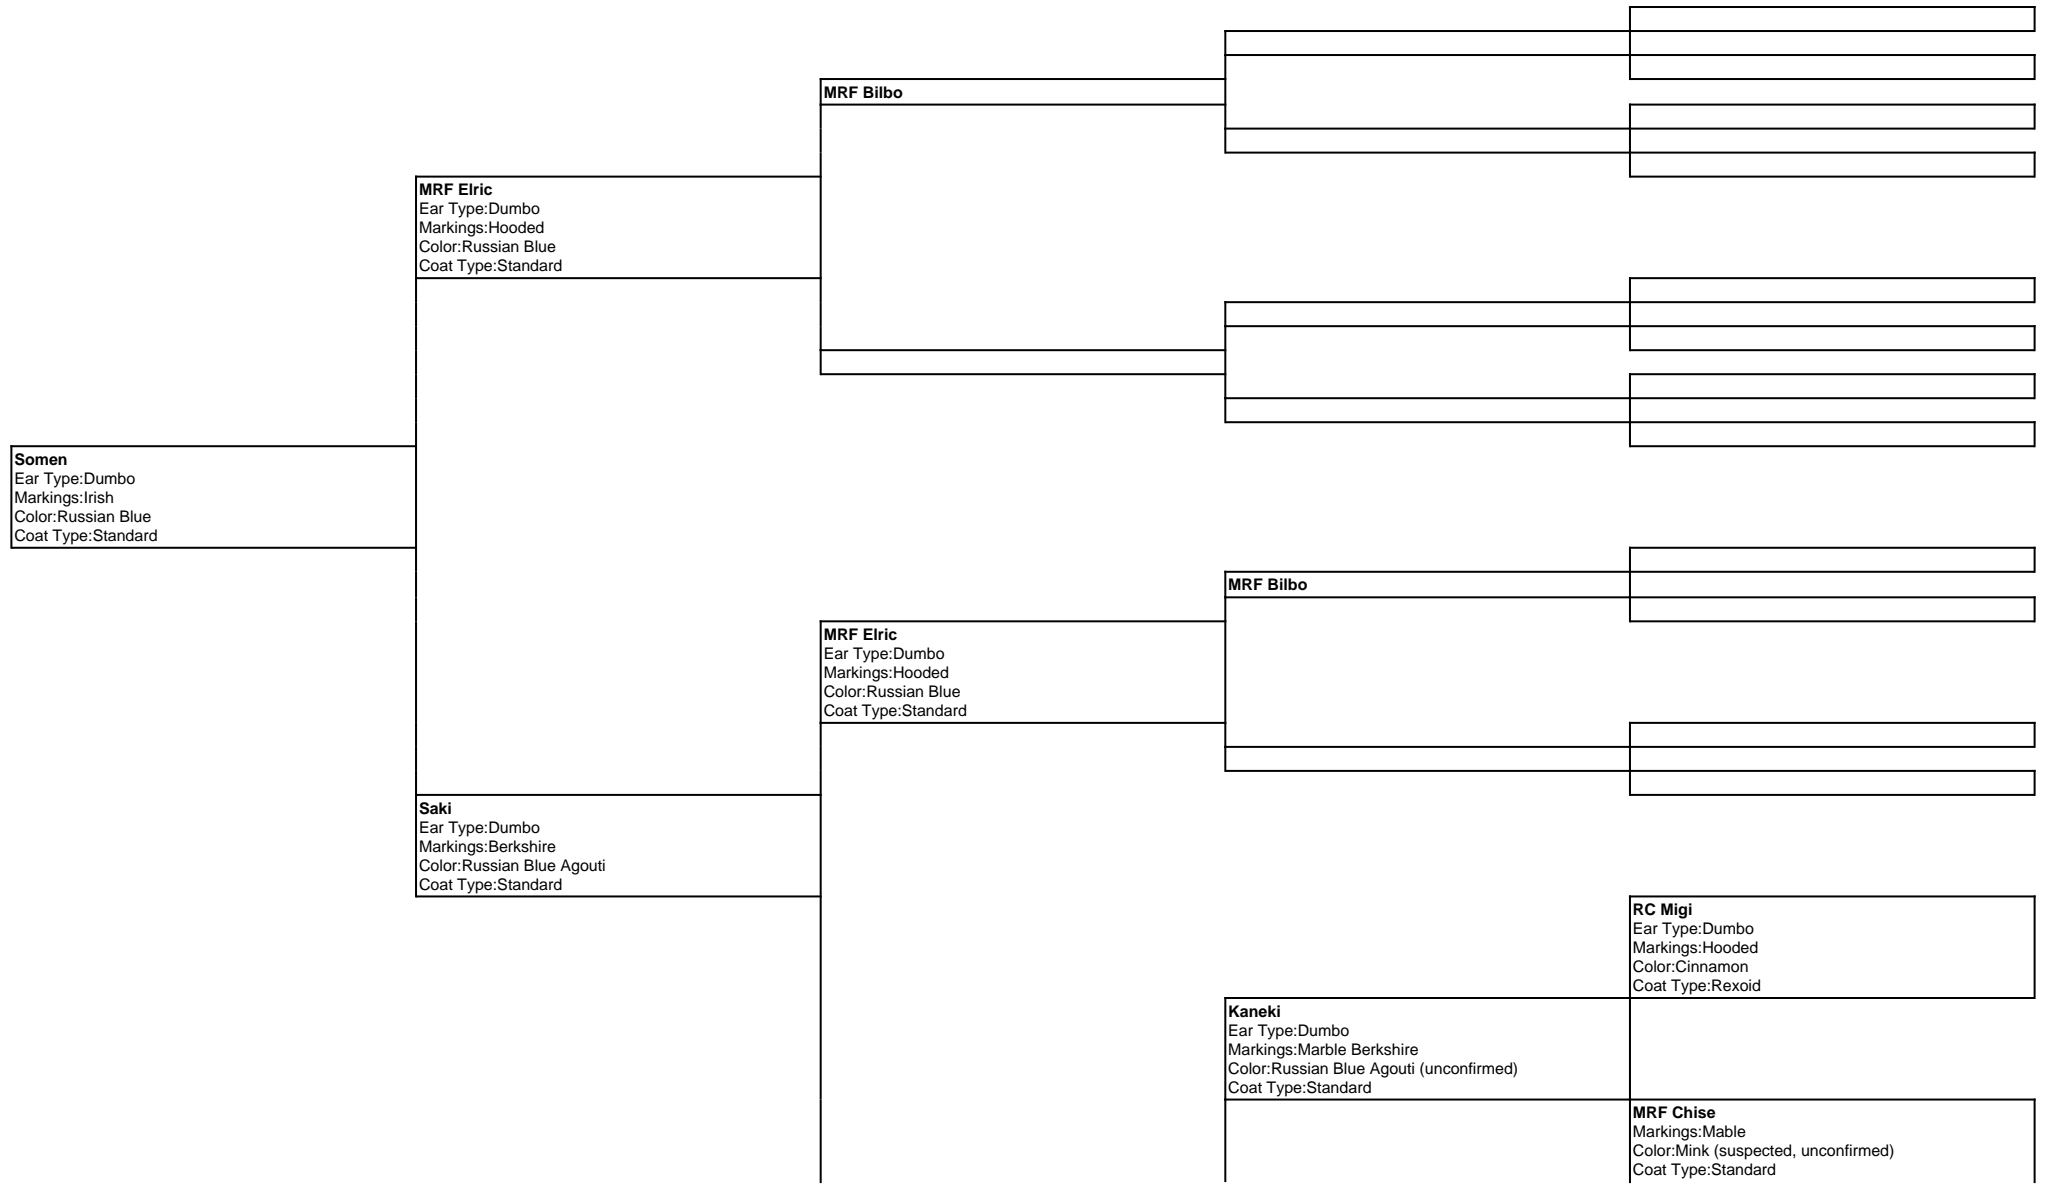

For a more detailed version of this pedigree:
<https://www.effervescencerats.com/profile/somen>

Pedigree For:
Somen

Kaa
Ear Type:Dumbo
Markings:Marble Berkshire
Color:Agouti variant
Coat Type:Standard

GEN 1 Discord
