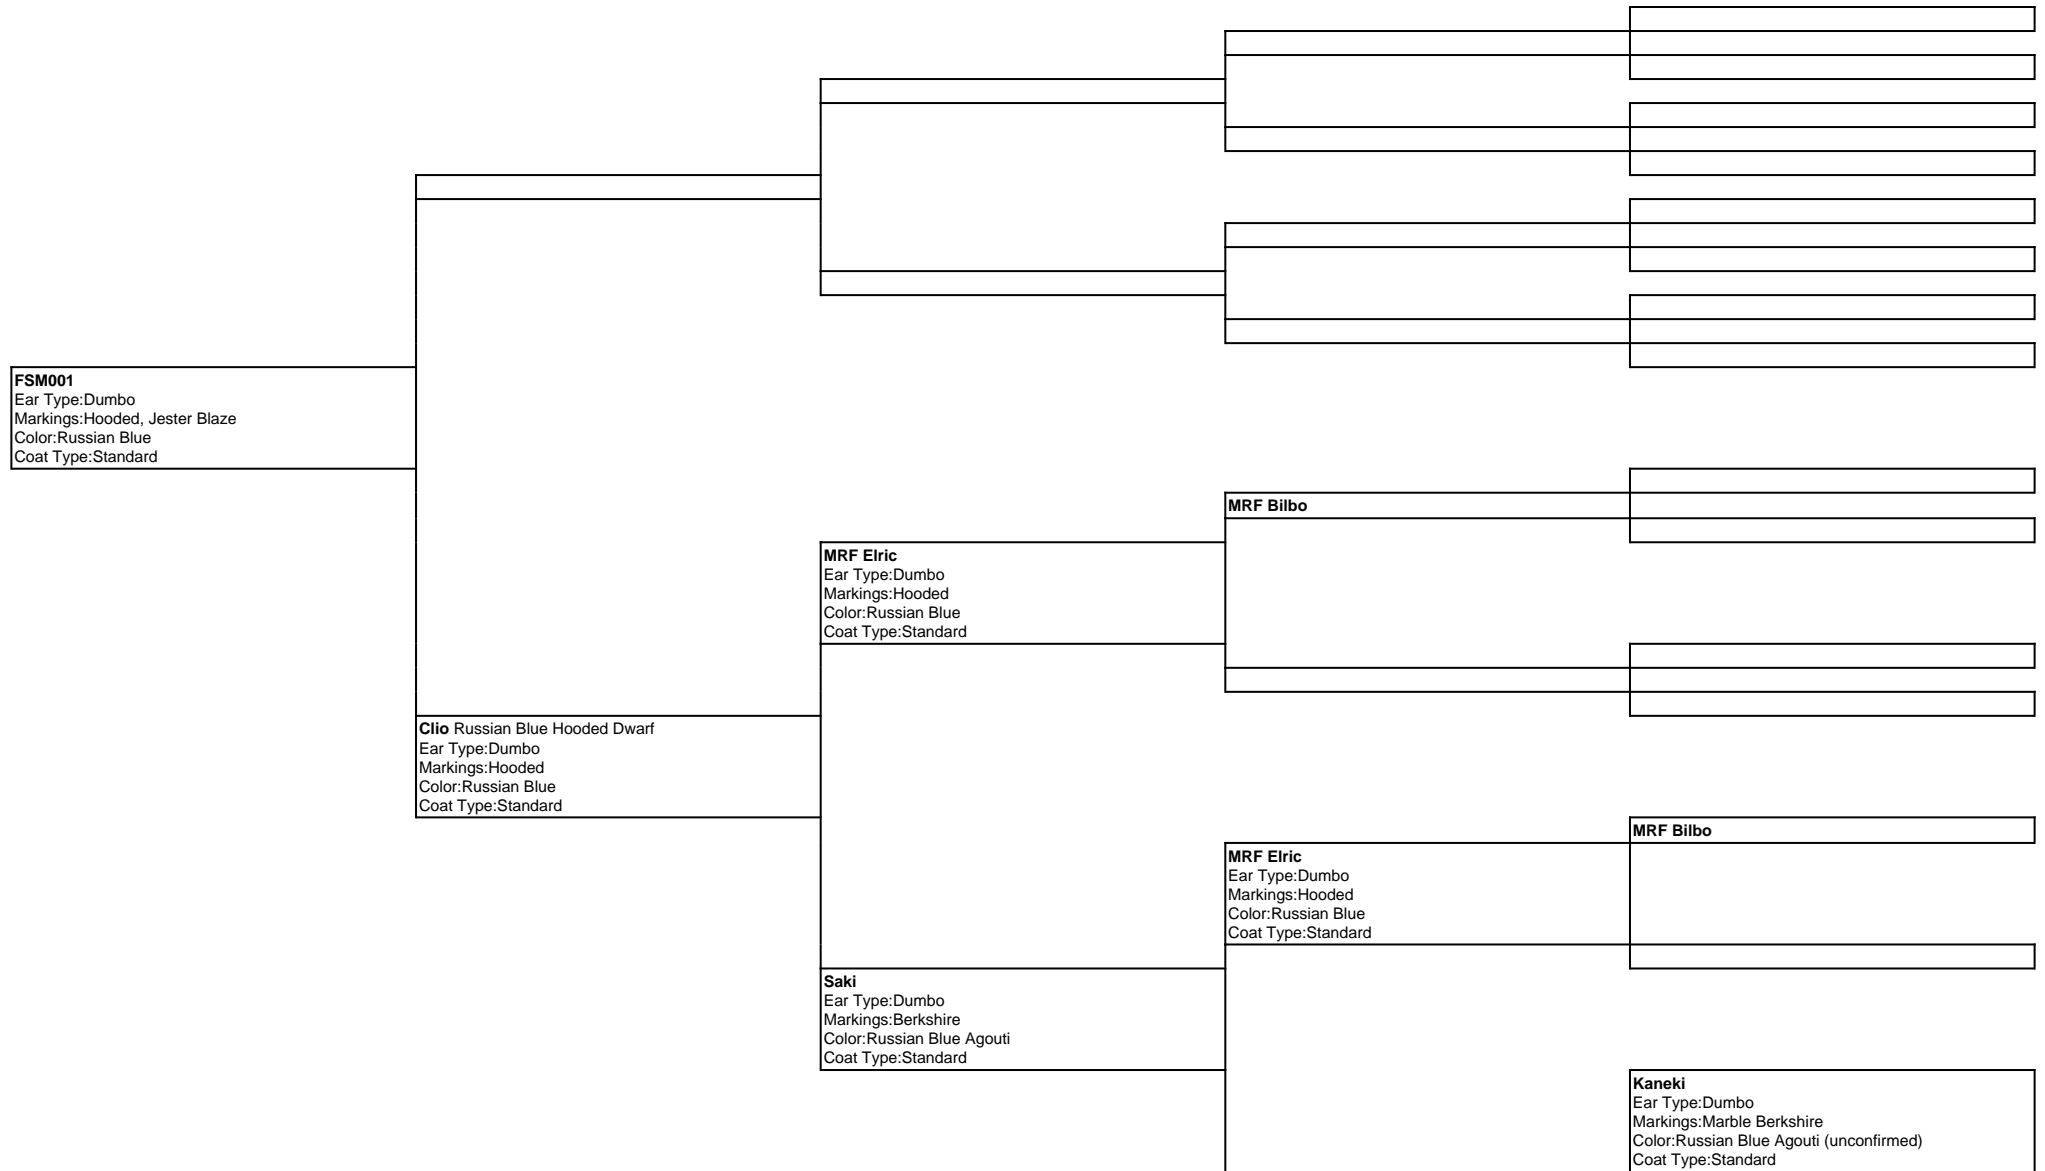

For a more detailed version of this pedigree:  
<https://www.effervescencerats.com/profile/fsm001>

Pedigree For:  
FSM001

**Kaa**  
Ear Type:Dumbo  
Markings:Marble Berkshire  
Color:Agouti variant  
Coat Type:Standard

**GEN 1 Discord**